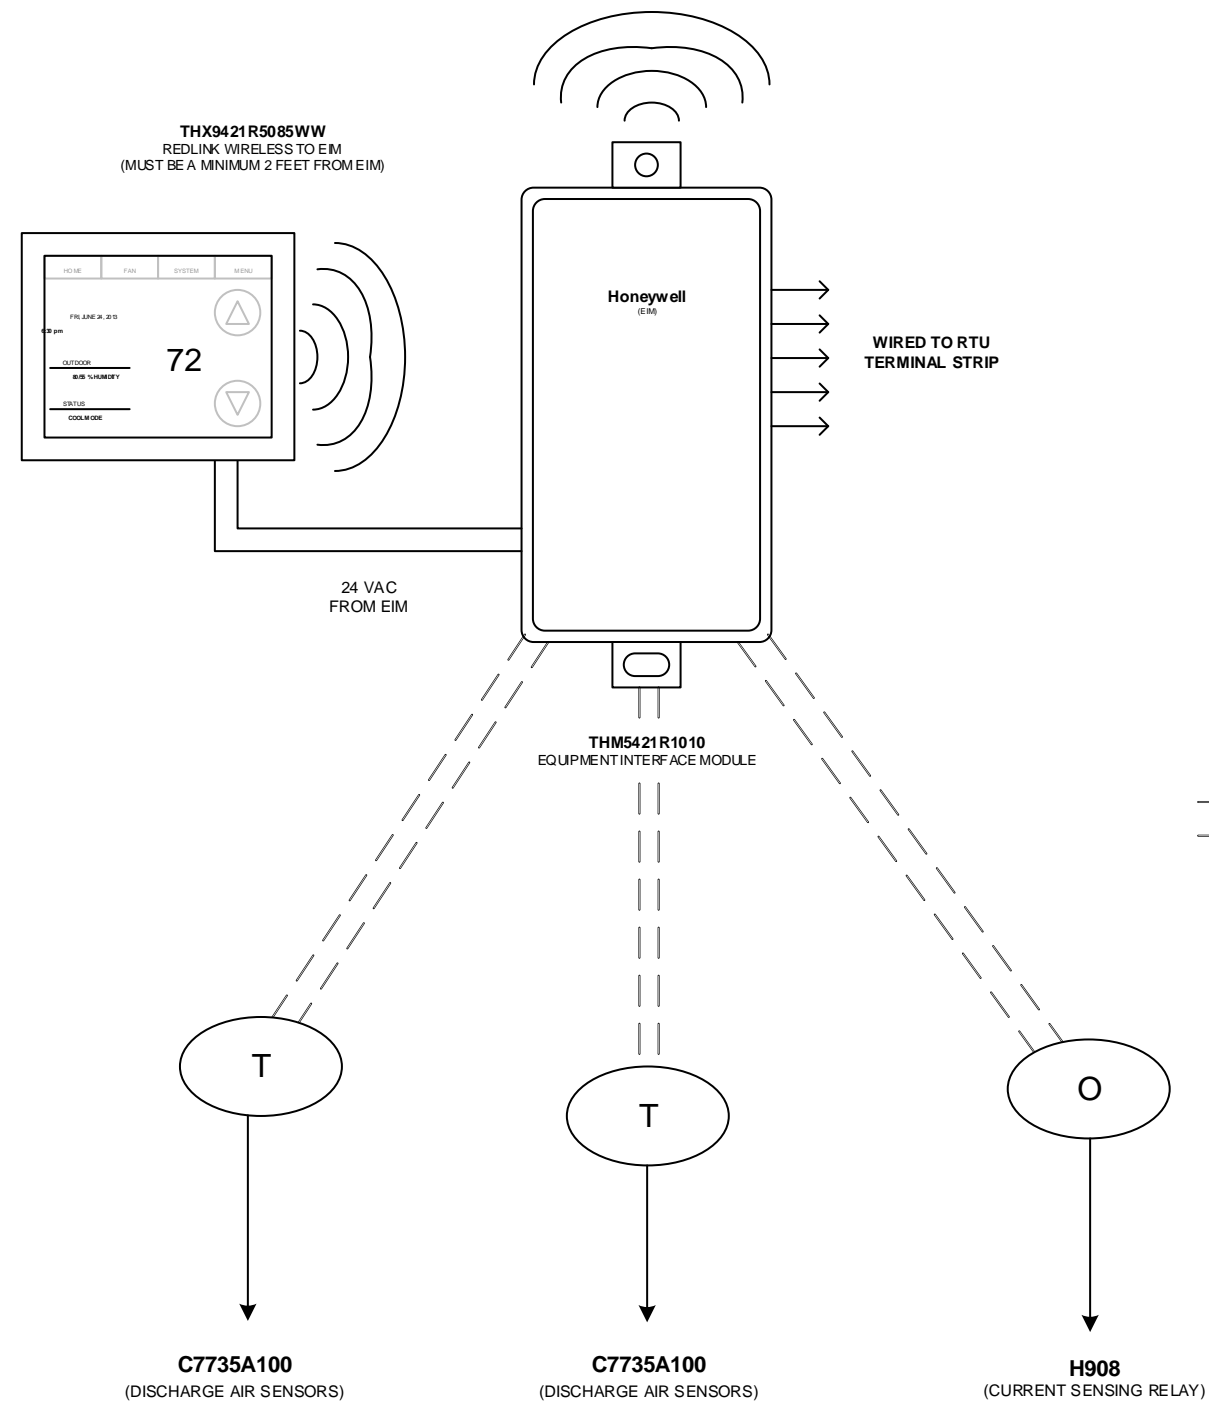

**UP TO FOUR THERMOSTATS ON ONE GATEWAY

----- OPTIONAL

**TH8321R1001
OPTIONAL HARDWARE

TH8110R1003	1 HEAT/ 1 COOL
TH8320R1003	2 HEAT/ 2 COOL
TH8321R1001	3 HEAT/ 2 COOL - WITH HUMIDITY -
THX9421R5085WW	3 HEAT/ 2 COOL - COMMERCIAL GRADE -
THP2400A2019	- WHITE COVER PLATE -
REM5000R1001	- PORTABLE COMFORT CONTROL -
C7089r1013	- WIRELESS OUTDOOR TEMP/HUMIDITY -
C7735A1000	- DISCHARGE AIR SENSORS (2) -
H908	- CURRENT SENSING RELAY -

RED LINK OPTIONS			
PHONE	ORG DATE	DRAWN BY	PAGE
		TR	1