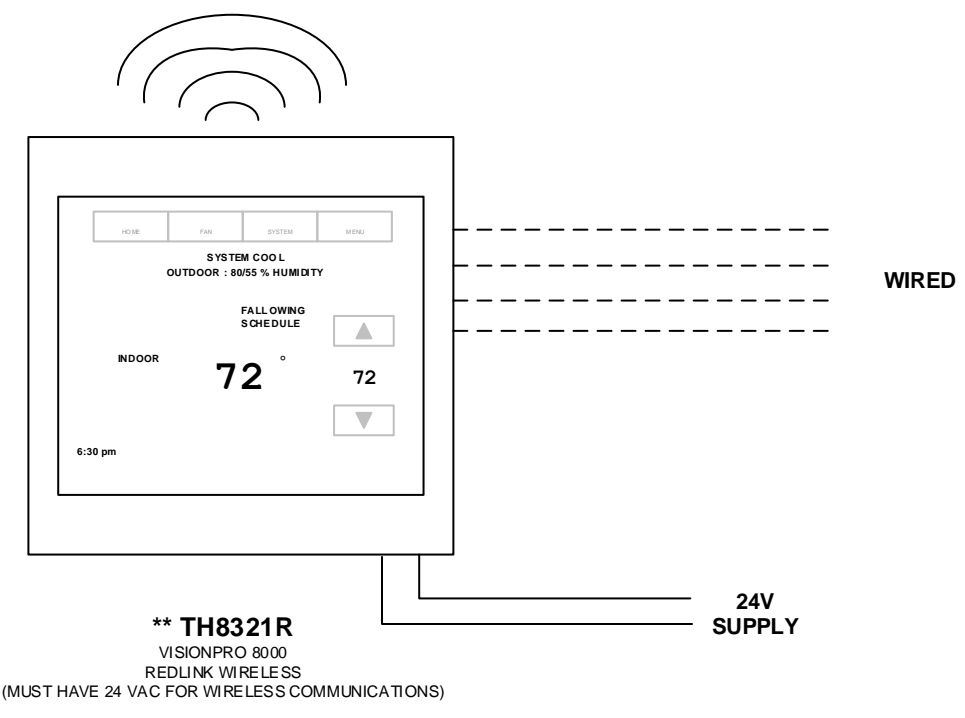

**UP TO FOUR THERMOSTATS ON ONE GATEWAY

----- OPTIONAL

**TH8321R1001
OPTIONAL HARDWARE

TH8110R1003	1 HEAT/ 1 COOL
TH8320R1003	2 HEAT/ 2 COOL
TH8321R1001	3 HEAT/ 2 COOL - WITH HUMIDITY -
THX9421R5085WW	3 HEAT/ 2 COOL - COMMERCIAL GRADE -
THP2400A2019	- WHITE COVER PLATE -
REM5000R1001	- PORTABLE COMFORT CONTROL -
C7089r1013	- WIRELESS OUTDOOR TEMP/HUMIDITY -
C7735A1000	- DISCHARGE AIR SENSORS (2) -
H908	- CURRENT SENSING RELAY -

RED LINK OPTIONS			
PHONE	ORG DATE	DRAWN BY	PAGE
		TR	1