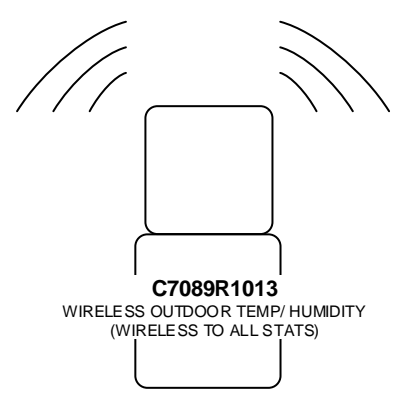

**UP TO FOUR THERMOSTATS ON ONE GATEWAY

----- OPTIONAL

**TH8321R1001
OPTIONAL HARDWARE

TH8110R1003	1 HEAT/ 1 COOL
TH8320R1003	2 HEAT/ 2 COOL
TH8321R1001	3 HEAT/ 2 COOL - WITH HUMIDITY -
THX9421R5085WW	3 HEAT/ 2 COOL - COMMERCIAL GRADE -
THP2400A2019	- WHITE COVER PLATE -
REM5000R1001	- PORTABLE COMFORT CONTROL -
C7089r1013	- WIRELESS OUTDOOR TEMP/HUMIDITY -
C7735A1000	- DISCHARGE AIR SENSORS (2) -
H908	- CURRENT SENSING RELAY -